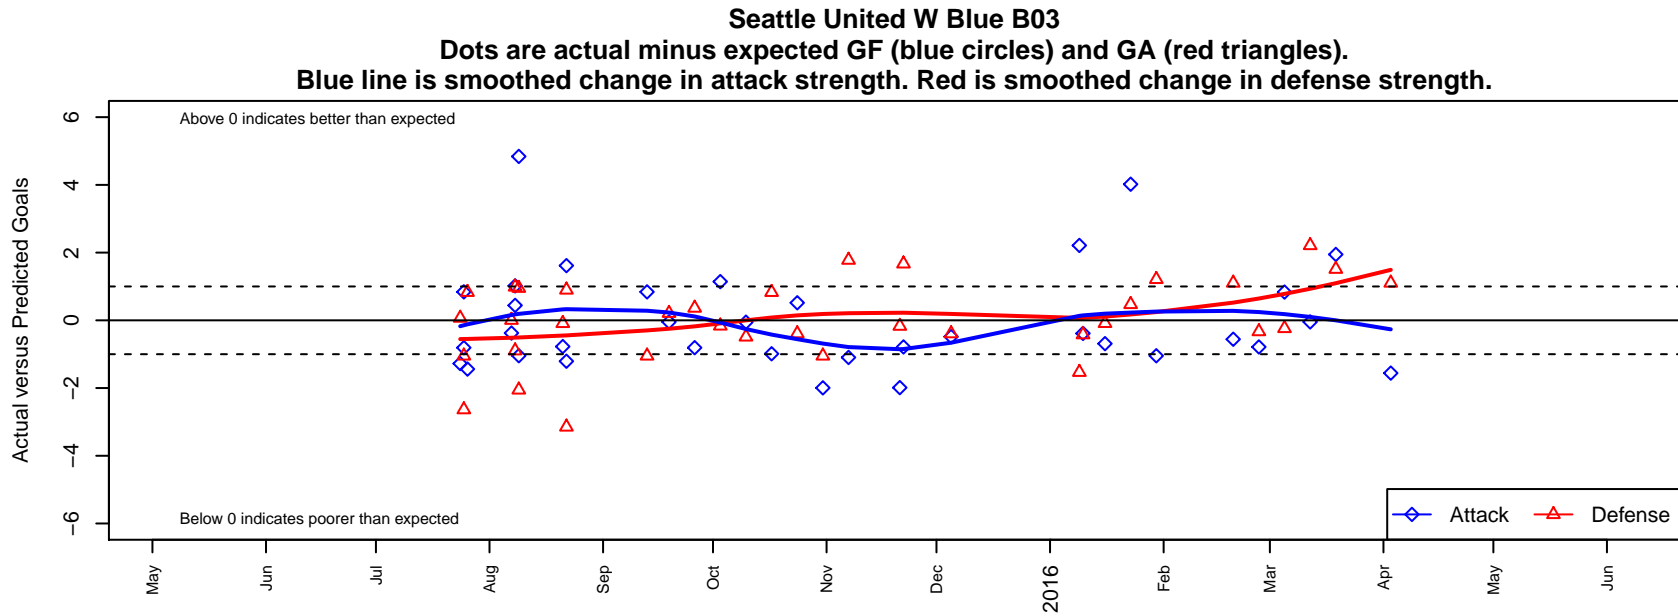

**attack and defense variance (black dot)
relative to other teams
and top 10 in region**

**attack and defense rating
relative to others at age
and all opponents in last 13 months**

Seattle United W Blue B03

Seattle United Regional
Seattle, WA
B03 total strength=607
attack=0.64 defense=0.41
fall league = NPSL Div 1 U12
spr league = Spr NPSL Div 1 U12

alt names used:
Seattle United West B03 Blue
Seattle United B03 West Blue
SEATTLE UNITED B03 WEST BLUE (WA)
Seattle United West B03 Blue
Seattle United West B03 Blue
Seattle United West B03 Blue

Venues played:
2015 Crossfire Select BU12 Gold
2015 River Jam Samba U12
2015 REDAPT Cup Silver U12
2015 NPSL Division 1 U12
2015 Founders Cup B03
2015 Spr NPSL Division 1 U12