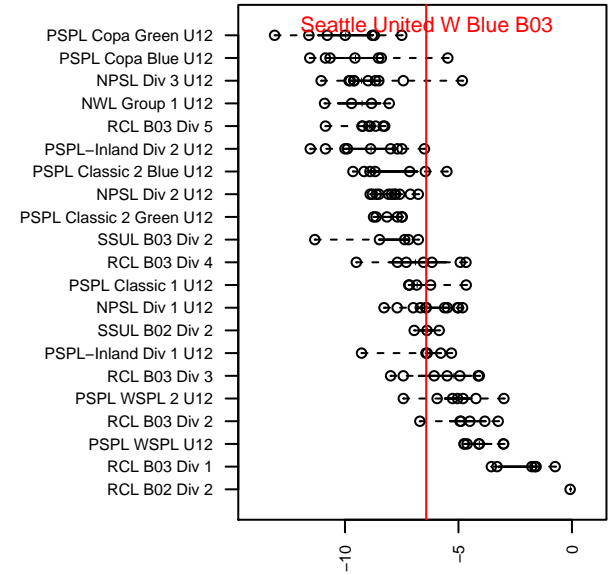

**attack and defense rating
relative to others at age
and all opponents in last 13 months**